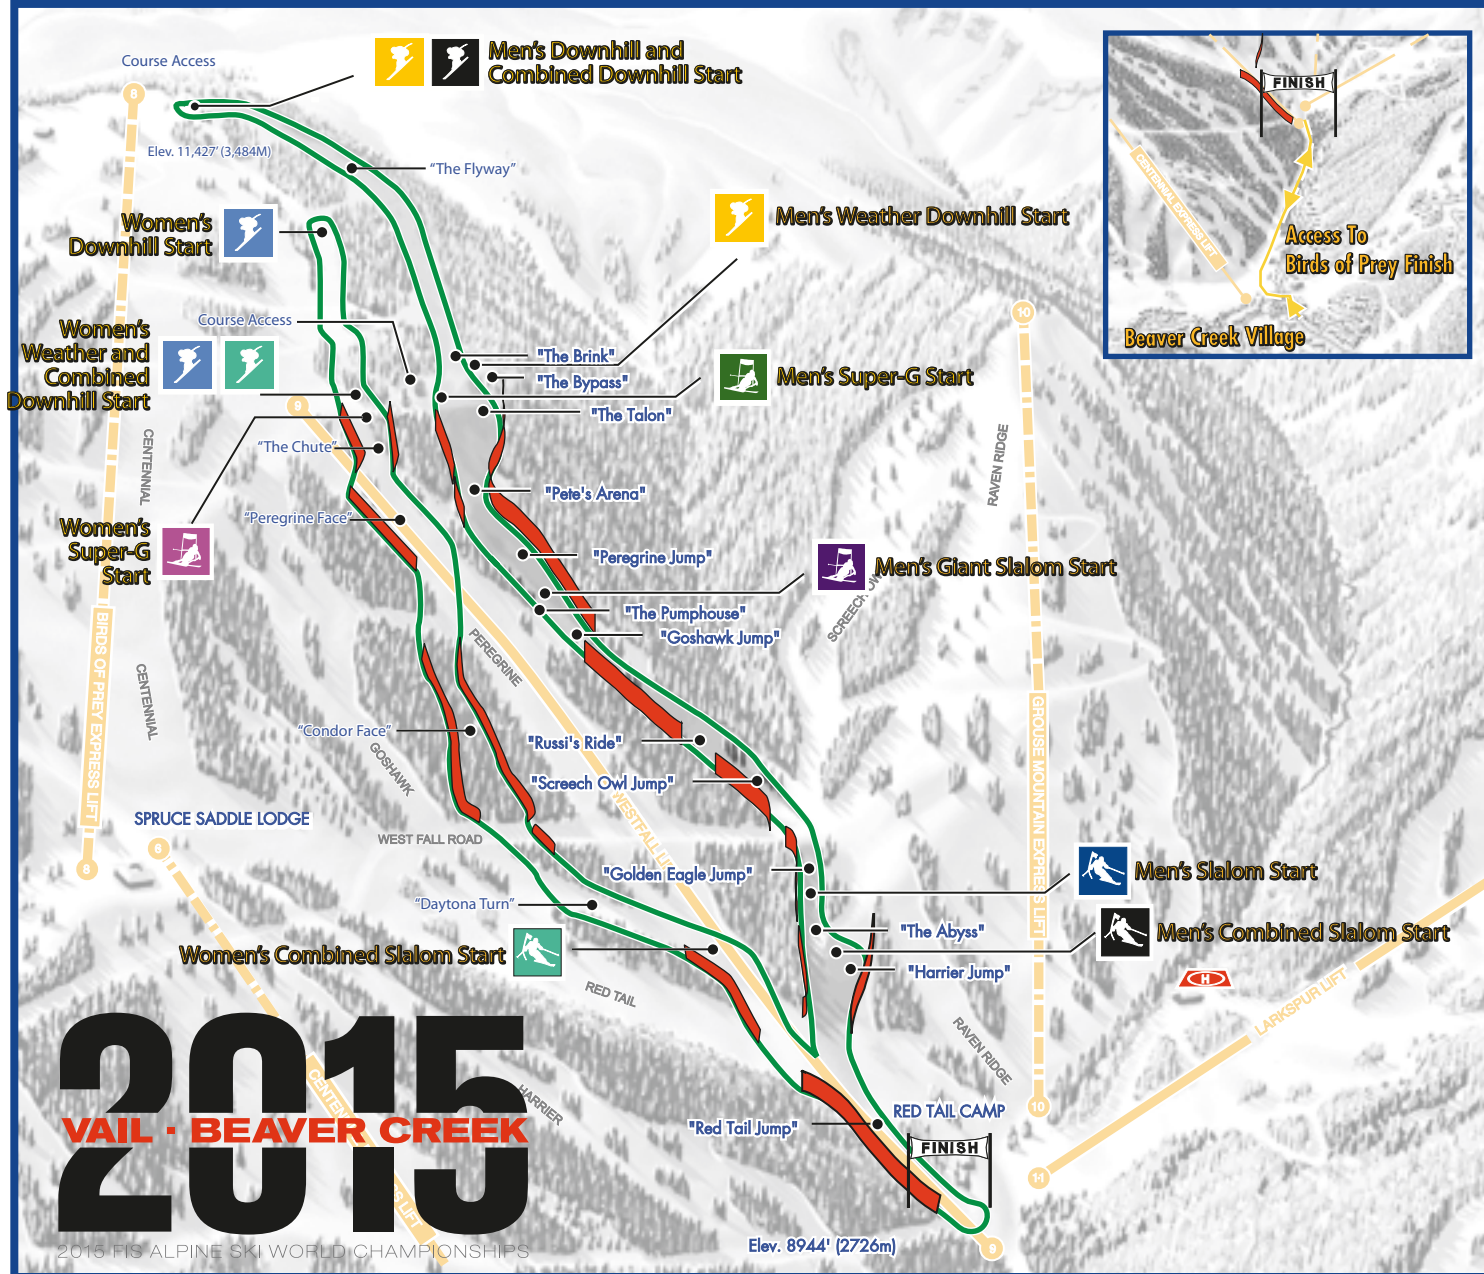

# WORLD ALPINE CHAMPIONSHIPS VENUES BIRDS OF PREY - BEAVER CREEK

**2015**  
**VAIL - BEAVER CREEK**  
**2015**

2015 FIS ALPINE SKI WORLD CHAMPIONSHIPS