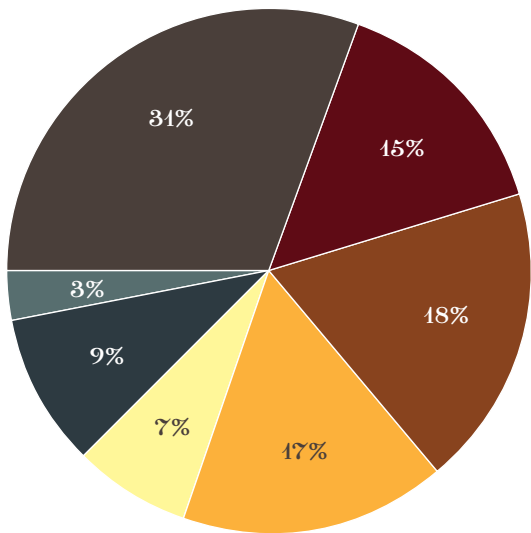

OPERATING EXPENSES

Athletic Programming.....	$4,687,000
Cultural Programming.....	$2,245,000
Vilar Programming.....	$2,816,000
General and Administrative.....	$2,541,000
Membership.....	$1,084,000
Education and Grants.....	$1,451,000
Other.....	$432,000
TOTAL.....	$15,256,000

NET INCOME $7,000