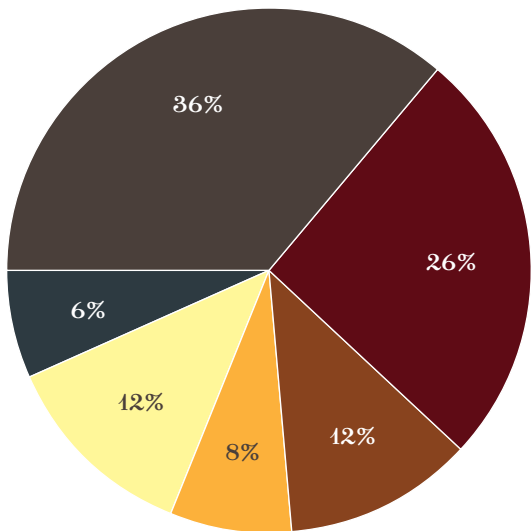

REVENUES

Individual Contributors.....	$5,527,000
Sponsorships.....	$3,950,000
Ticket Sales/Event Fees.....	$1,768,000
In Kind Contributions.....	$1,175,000
Government Support.....	$1,865,000
Other.....	$978,000
TOTAL.....	$15,263,000